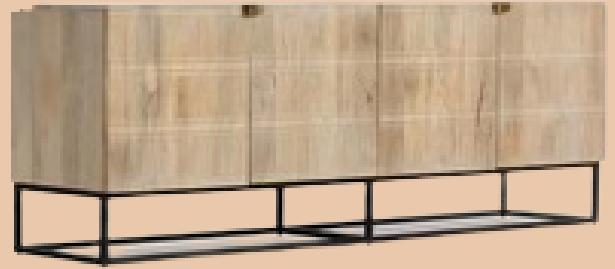

Solid Wood Sideboard With Metal

SKU : PR-SB-23

MATERIAL SOLID INDIAN SHEESHAM WOOD
DIMENSION (width * depth * height): 180*45*80 cm
COLOR : As per attached photo's

Solid Wood Sideboard

SKU : PR-SB-24

MATERIAL SOLID INDIAN SHEESHAM WOOD
DIMENSION (width * depth * height): 198*45*70 cm
COLOR : As per attached photo's

Solid Wood Sideboard

SKU : PR-SB-25

MATERIAL INDIAN SHEESHAM WOOD
DIMENSION (width * depth * height): 180*45*90 cm
COLOR : As per attached photo's

Solid Wood Sideboard

SKU : PR-SB-26

MATERIAL SOLID INDIAN SHEESHAM WOOD
COLOR : As per attached photo's
DIMENSION (width * depth * height): 200*47*87 cm