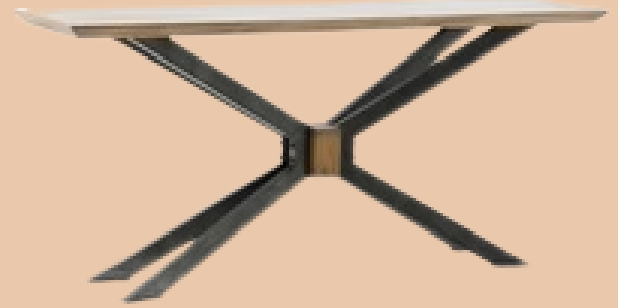

Solid Wood Console With Metal

SKU : PR-CL-11

MATERIAL SOLID INDIAN SHEESHAM WOOD

DIMENSION (width * depth * height): 162*45*45 cm

COLOR : As per attached photo's