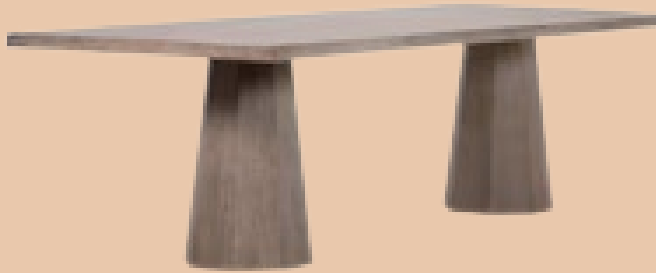

Solid Wood Round Dining Table

SKU : PR-DS-36

MATERIAL SOLID INDIAN SHEESHAM WOOD
DIMENSION : (width * depth * height): 240*105*75 cm
COLOR : As per attached photo's