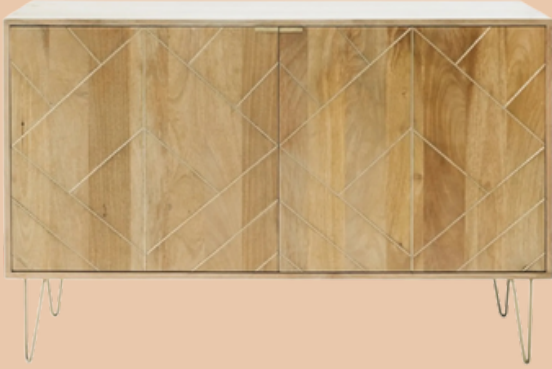

Solid Wood Side Board

SKU : PR-SB-18

MATERIAL SOLID INDIAN SHEESHAM WOOD

COLOR : As per attached photo's

DIMENSION (width * depth * height): 120*45*77 cm